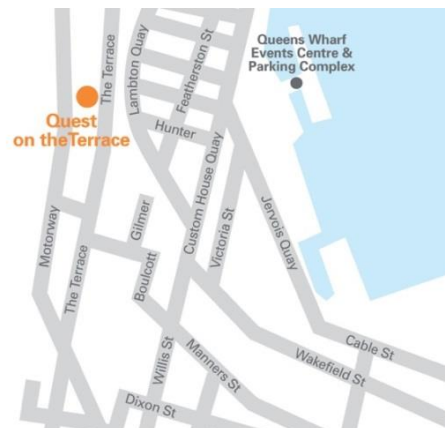

LOCATION: QUEST ON THE TERRACE

*Please visit questapartments.co.nz to view booking terms and conditions.

Visit questterrace.co.nz

or call 0800 944 400