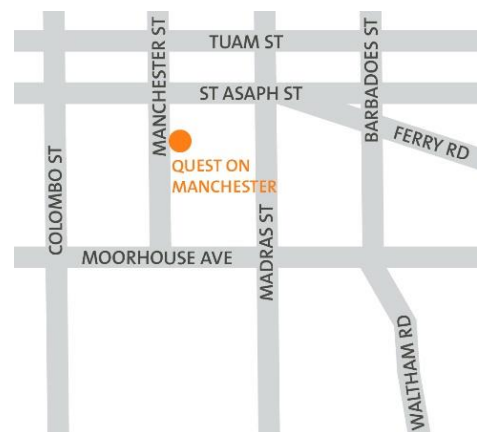

LOCATION: QUEST ON MANCHESTER

*Please visit www.questapartments.co.nz to view booking terms and conditions.

Visit questonmanchester.co.nz

or call 0800 944 400